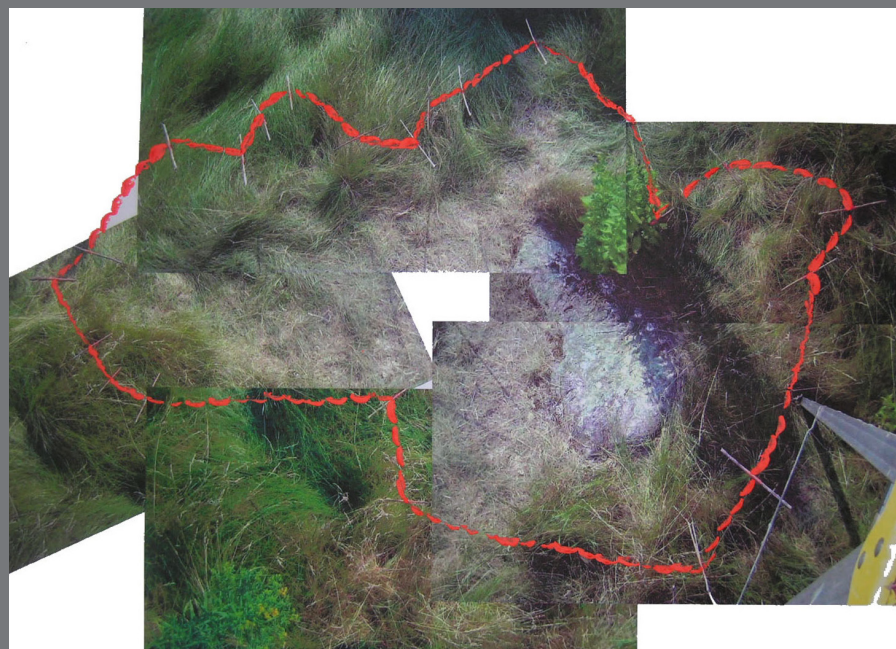

Kari Besharse
Illinois
Composer
www.karibesharse.net

Claudia Dinep
Connecticut
Landscape architecture