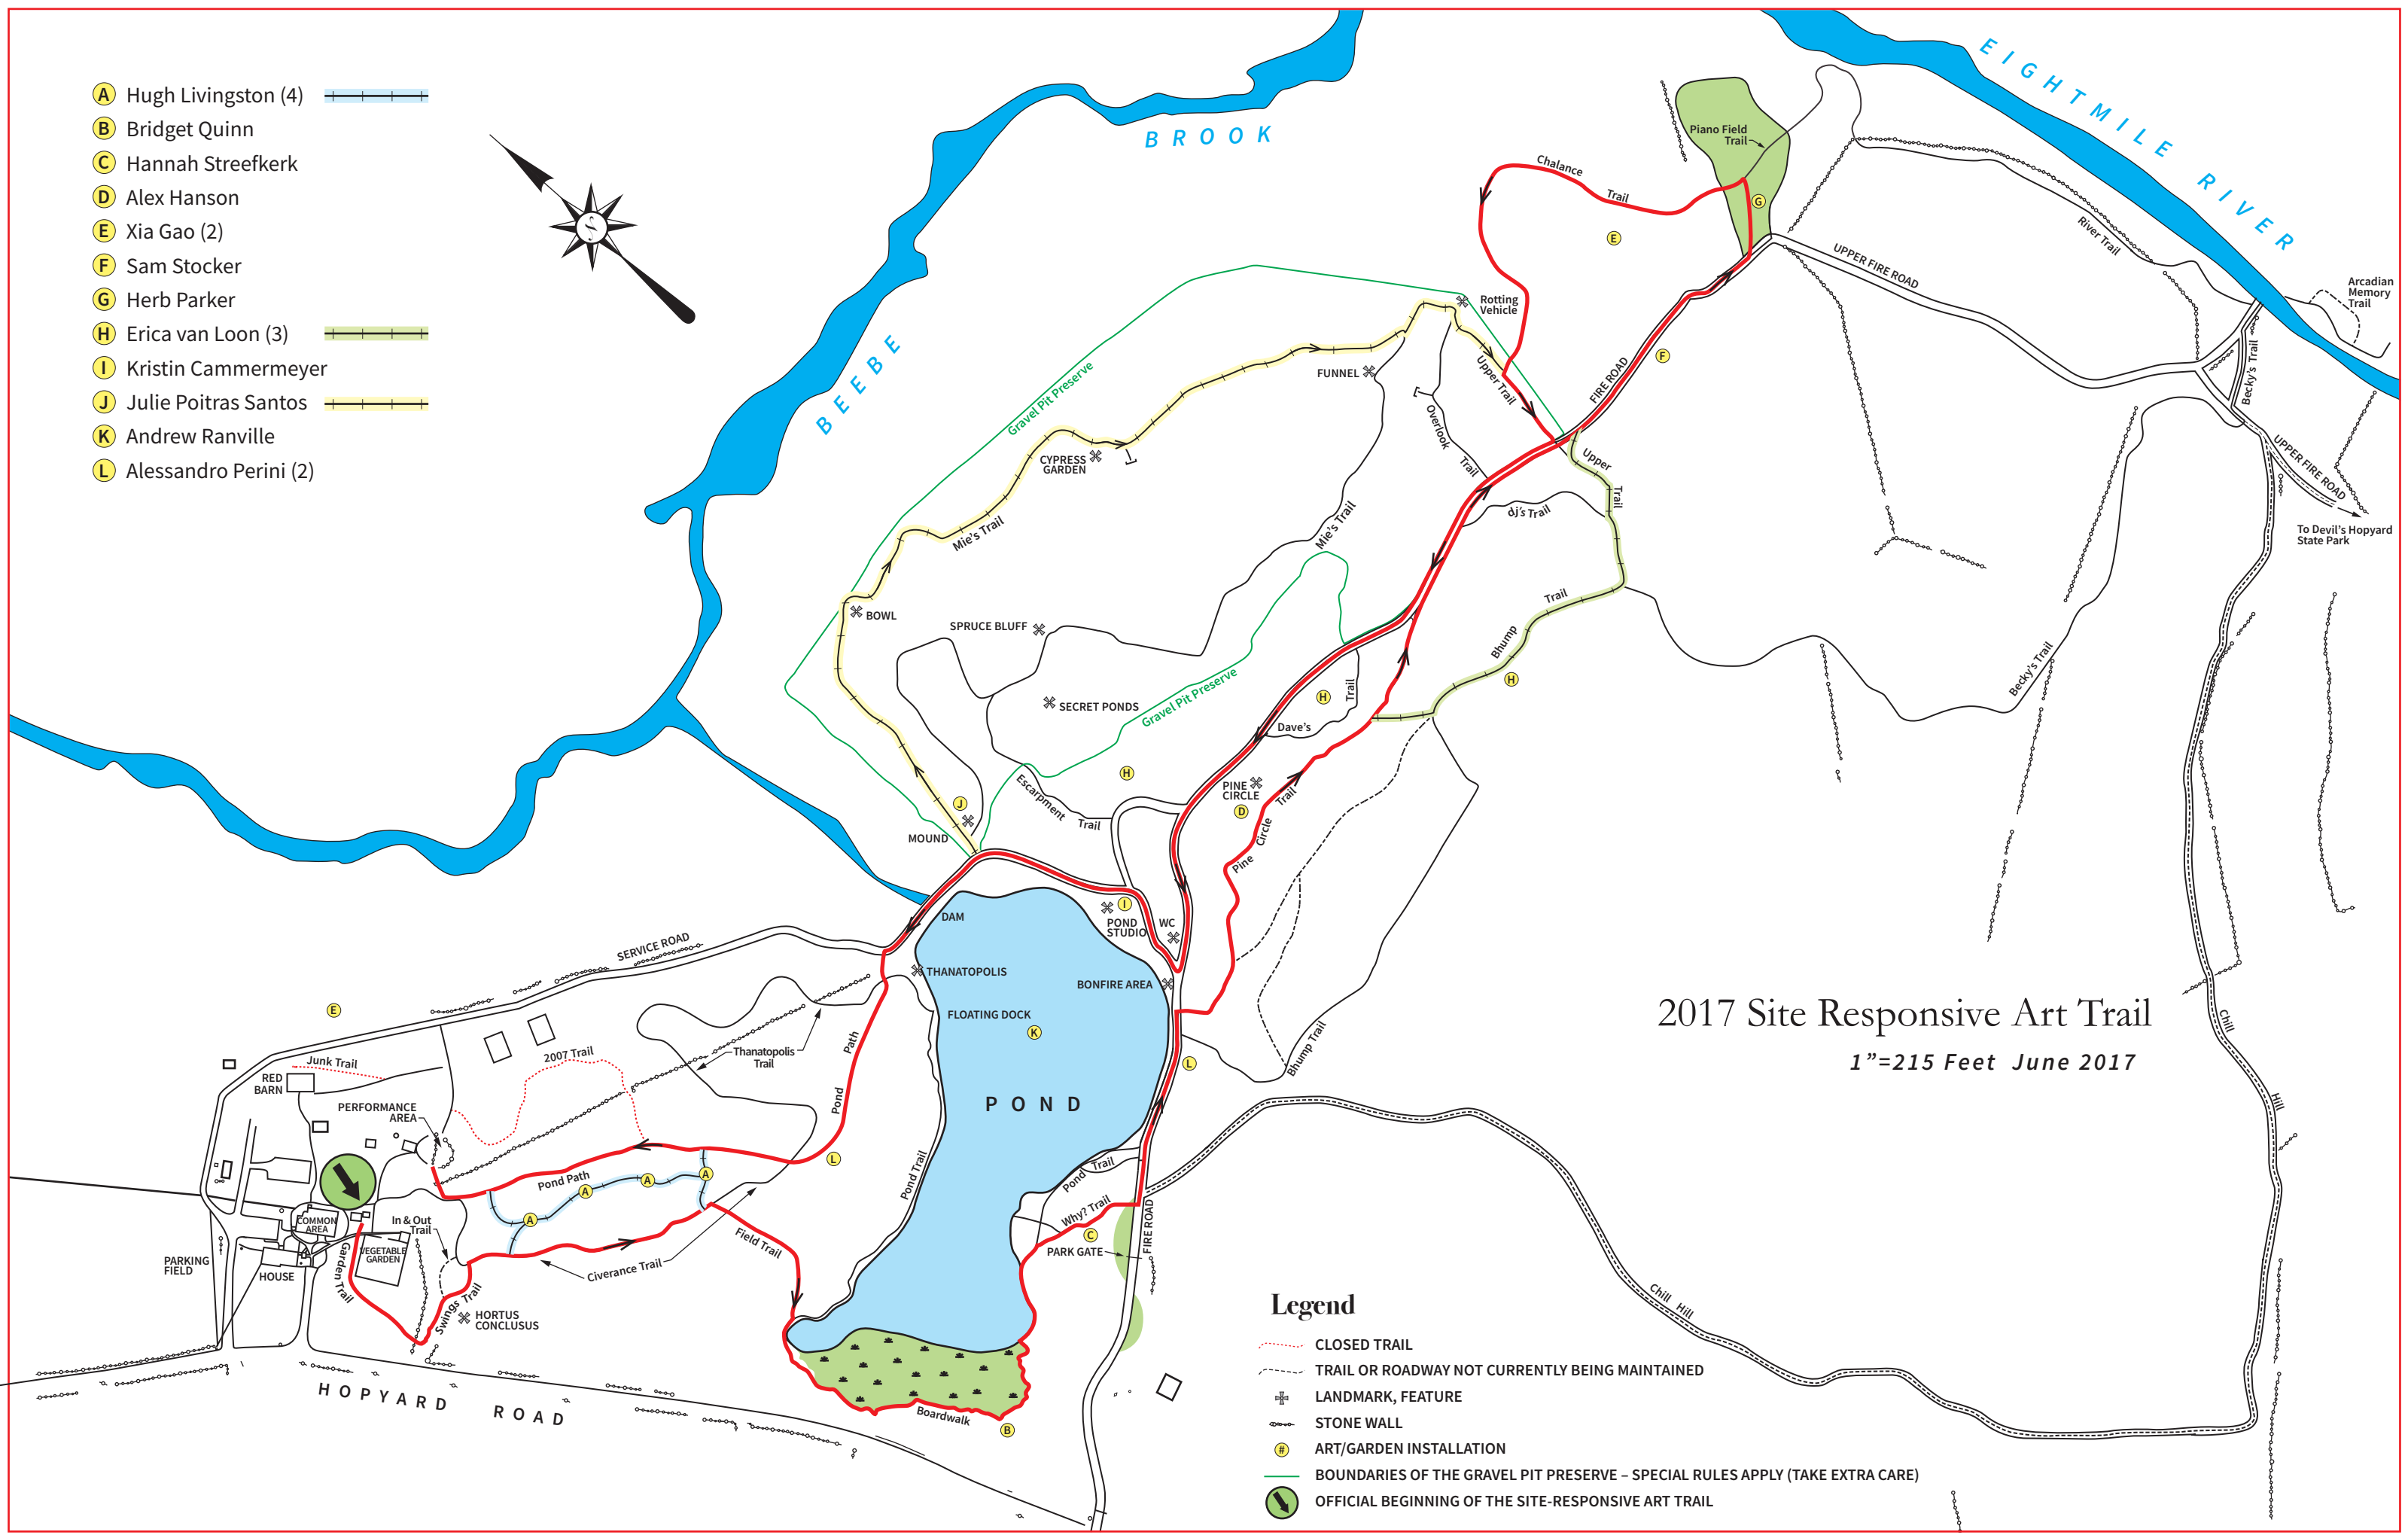

2017 Site Responsive Art Trail
 1"=215 Feet June 2017

- Legend**
- CLOSED TRAIL
 - TRAIL OR ROADWAY NOT CURRENTLY BEING MAINTAINED
 - ✦ LANDMARK, FEATURE
 - STONE WALL
 - # ART/GARDEN INSTALLATION
 - BOUNDARIES OF THE GRAVEL PIT PRESERVE - SPECIAL RULES APPLY (TAKE EXTRA CARE)
 - ➔ OFFICIAL BEGINNING OF THE SITE-RESPONSIVE ART TRAIL